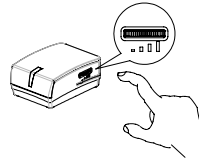

◆ Volume Adjustment

1. With the volume controller placed on the side, you can control the volume.

◆ WEEE (Waste Electrical and Electric Equipment)

◆ CE

◆ FCC

🏠 BIXOLON Co., Ltd.

- Website: <http://www.bixolon.com>

• Korea Headquarters

• U.S. Office

• Europe Office