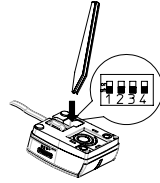

◆ Setting the Dip Switches

1. With dip switches, you can select one of 15 melodies.

DIP S/W				MELODY	DIP S/W				MELODY
1	2	3	4		1	2	3	4	
0	0	0	0	No Sound	0	1	1	0	Musette Bach
1	0	0	0	Bird	0	1	0	1	Symphonie No.9 Choral
0	1	0	0	Cuckoo	0	0	1	1	Sinfonia Pastorale
0	0	1	0	Trumpet	0	1	1	1	Waltz
0	0	0	1	Bell Ringing	1	1	1	0	Le Primavera
1	1	0	0	Gavotte	1	1	0	1	Symphonie Fantastique
1	0	1	0	Serenade by Haydn	1	0	1	1	Serenade by Mozart
1	0	0	1	Menuet	1	1	1	1	Die Moldau