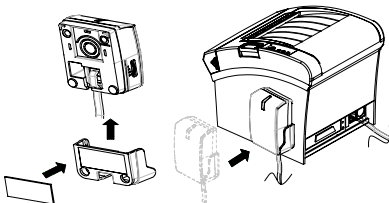

◆ Information

We at BIXOLON maintain ongoing efforts to enhance and upgrade the functions and quality of all our products. In following, product specifications and/or user manual content may be changed without prior notice.

◆ Contents

◆ Installation

1. Prior to installation, turn off power on the printer and all other peripherals.
2. After turning the RMB-100 over, connect the RJ11 jack connector to the DK port as shown in the figure below.
3. Arrange the RJ11 cable properly as shown in the figure below.

4. Connect the RMB-100 to the DK port of the printer.

◆ Supporter Installation

1. Assemble the base holder attached to the RMB-100 and attach it to the desired location using double-sided acrylic foam tape.

◆ Setting the Dip Switches

1. With dip switches, you can select one of 15 melodies.

DIP S/W				MELODY	DIP S/W				MELODY
1	2	3	4		1	2	3	4	
0	0	0	0	No Sound	0	1	1	0	Musette Bach
1	0	0	0	Bird	0	1	0	1	Symphonie No.9 Choral
0	1	0	0	Cuckoo	0	0	1	1	Sinfonia Pastorale
0	0	1	0	Trumpet	0	1	1	1	Waltz
0	0	0	1	Bell Ringing	1	1	1	0	Le Primavera
1	1	0	0	Gavotte	1	1	0	1	Symphonie Fantastique
1	0	1	0	Serenade by Haydn	1	0	1	1	Serenade by Mozart
1	0	0	1	Menuet	1	1	1	1	Die Moldau

◆ Volume Adjustment

1. With the volume controller placed on the side, you can control the volume.

◆ WEEE (Waste Electrical and Electric Equipment)

◆ CE

◆ FCC

🏠 BIXOLON Co., Ltd.

- Website: <http://www.bixolon.com>

• Korea Headquarters

• U.S. Office

• Europe Office