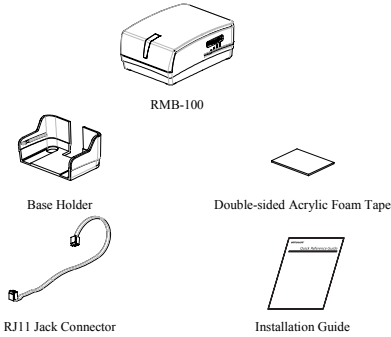

◆ Information

We at BIXOLON maintain ongoing efforts to enhance and upgrade the functions and quality of all our products. In following, product specifications and/or user manual content may be changed without prior notice.

◆ Contents

◆ Installation

1. Prior to installation, turn off power on the printer and all other peripherals.
2. After turning the RMB-100 over, connect the RJ11 jack connector to the DK port as shown in the figure below.
3. Arrange the RJ11 cable properly as shown in the figure below.